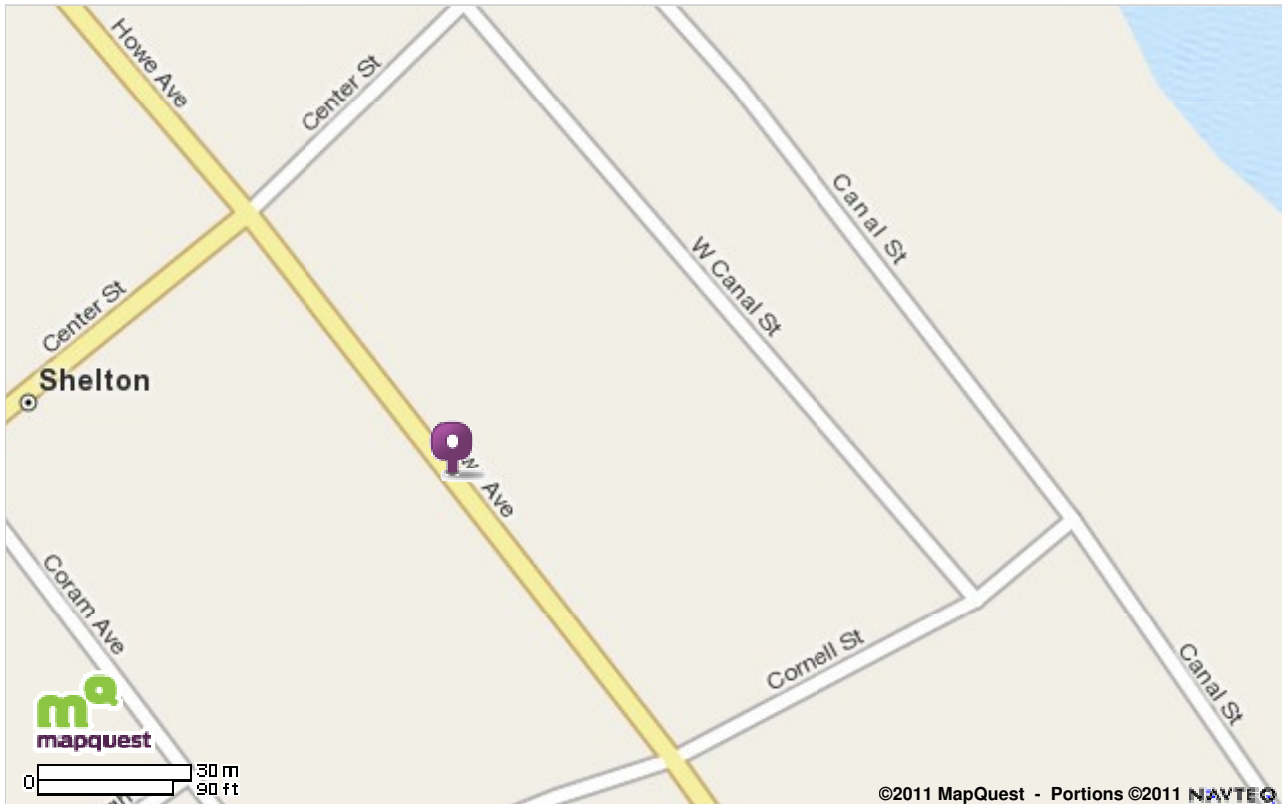

Map of:

415 Howe Ave
Shelton, CT 06484-3166

Notes

Our building is located at 415 Howe Ave (Rt.110) between Center St. and Cornell St. The parking lot entrance is located on Cornell St. Shadee Lady is on the first floor, 2nd suite on left.